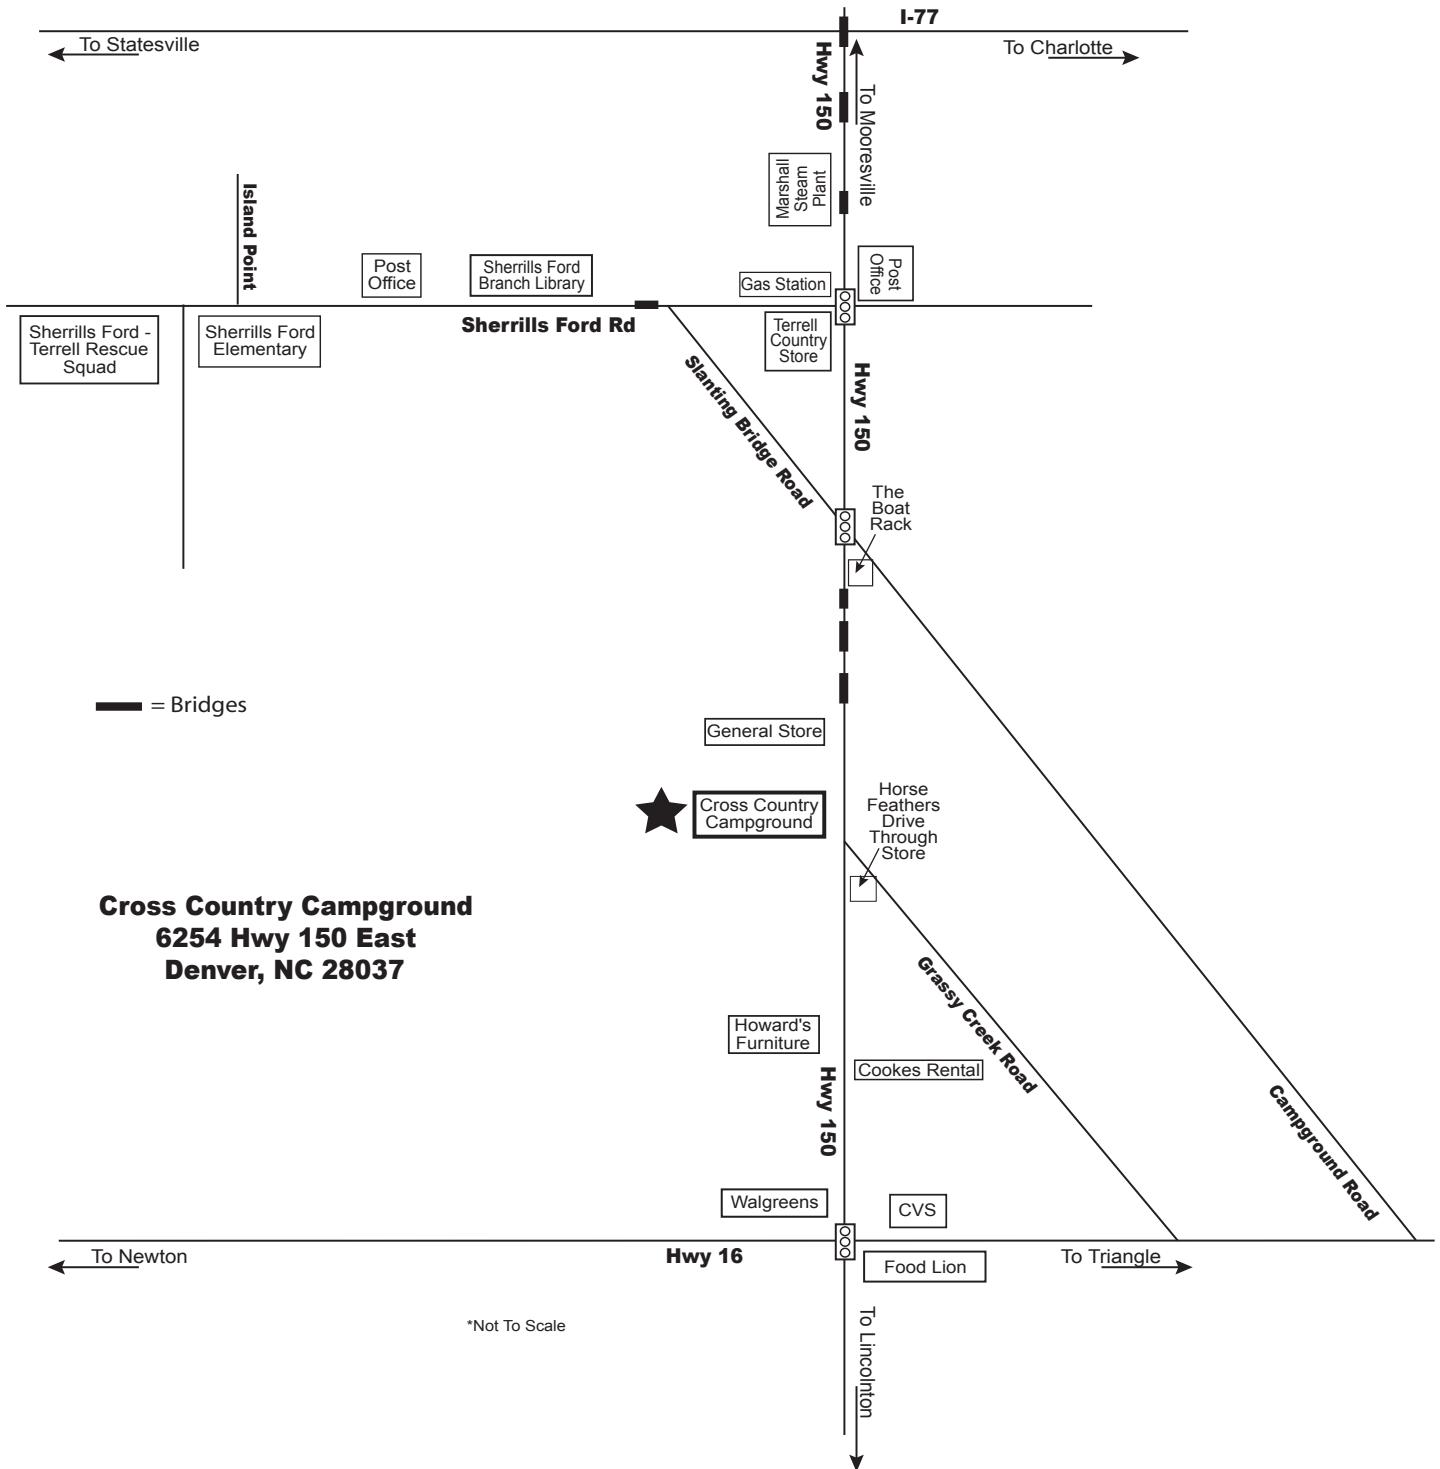

# Directions to DaisyDee's Art and Craft Shows

**From Denver / Lincolnnton:** Take Hwy 150 East. After crossing Hwy 16 travel about 2.09 miles. Cross Country Campground will be on your left.

**From Sherrills Ford:** Take Sherrills Ford Rd to Hwy 150. Turn right on Hwy 150 (150 West). Travel about 4 miles. Cross Country Campground will be on your right.

**From Charlotte / I-77:** From I-77 North take exit 36. Turn left onto Hwy 150. Travel about 12 miles. Cross Country Campground will be on your right.

**From Charlotte / Hwy 16:** Take Hwy 16 to Hwy 150. Turn right onto Hwy 150. Travel about 2.09 miles. Cross Country Campground will be on your left.